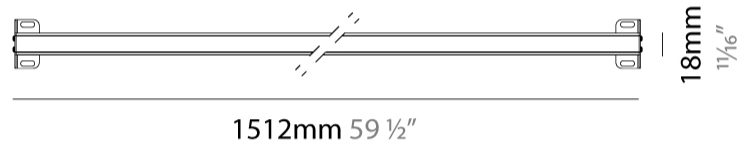

NEWLINE LO SURFACE

E15G0029

base number Color
Temperature

1. To build a product code in our configurator select the specify button on the base model # product page
2. To build a manual product code on this datasheet choose from the options listed below in blue font and add the suffix to the base model #

GENERAL

Series: Newline LO
Partner: Diamante
Division: Exterior
Installation: Surface
Product Type: Uplight
Mounting Location: Above Ground
Light Distribution: Uplight

PHYSICAL

Shape: Cylinder
Length (mm): 1512
Length (in): 59 1/2
Width (mm): 40
Width (in): 1 9/16
Height (mm): 22
Height (in): 7/8
Weight (kg): 0.4
Diffuser: PMMA - Opal
Fixture Finish: ANS
Fixture Material: Aluminum / Polycarbonate

ELECTRICAL

Lamp Type: LED
Input Wattage (W): 12.5
Dimming: Non-Dimmable
Driver Included: No
Driver Location: Remote
Driver Type: Constant Voltage - Universal
Driver Class: Class 2
Input Voltage (V): 120 - 277
Output Voltage (V): 24
Upon Request: 0-10V Dimming, Phase Dimming, DALI Dimming (Contact Zaneen for driver details)

LED

Number of LEDs: 192
Color Temperature (°K): 3000 / 4000
Max. Delivered Lumen (lm): 1125 / 1235
Nominal Lumen (lm): 1975 / 2160
CRI: >80 CRI
Lamp Life (hrs): 50000

OPTICAL

Beam Angle: 120
Adjustability: Fixed

RATINGS AND CERTIFICATIONS

Certified By: Certified for North American Standards
IP rating: IP66
IK Rating: IK08

PROJECT
TYPE
SPECIFIER
QUANTITY
DATE