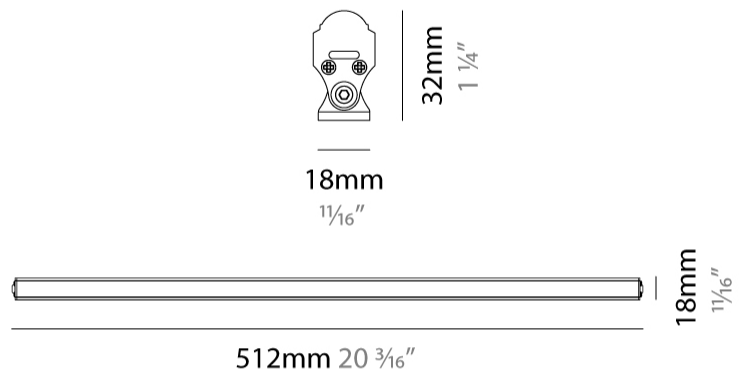

NEWLINE LO SURFACE

E15G0026

base number _____ Color _____
Temperature _____

1. To build a product code in our configurator select the specify button on the base model # product page
2. To build a manual product code on this datasheet choose from the options listed below in blue font and add the suffix to the base model #

GENERAL

Series: Newline LO
Partner: Diamante
Division: Exterior
Installation: Surface
Product Type: Uplight
Mounting Location: Above Ground
Light Distribution: Uplight

PHYSICAL

Shape: Cylinder
Length (mm): 512
Length (in): 20 ³/₁₆
Width (mm): 40
Width (in): 1 ⁹/₁₆
Height (mm): 22
Height (in): 7/8
Weight (kg): 0.2
Diffuser: PMMA - Opal
Fixture Finish: ANS
Fixture Material: Aluminum / Polycarbonate

ELECTRICAL

Lamp Type: LED
Input Wattage (W): 4
Dimming: Non-Dimmable
Driver Included: No
Driver Location: Remote
Driver Type: Constant Voltage - Universal
Driver Class: Class 2
Input Voltage (V): 120 - 277
Output Voltage (V): 24
Upon Request: 0-10V Dimming, Phase Dimming, DALI Dimming (Contact Zaneen for driver details)

LED

Number of LEDs: 64
Color Temperature (°K): 3000 / 4000
Max. Delivered Lumen (lm): 375 / 410
Nominal Lumen (lm): 660 / 720
CRI: >80 CRI
Lamp Life (hrs): 50000

OPTICAL

Beam Angle: 120
Adjustability: Tilting

RATINGS AND CERTIFICATIONS

Certified By: Certified for North American Standards
IP rating: IP66
IK Rating: IK08

PROJECT
TYPE
SPECIFIER
QUANTITY
DATE