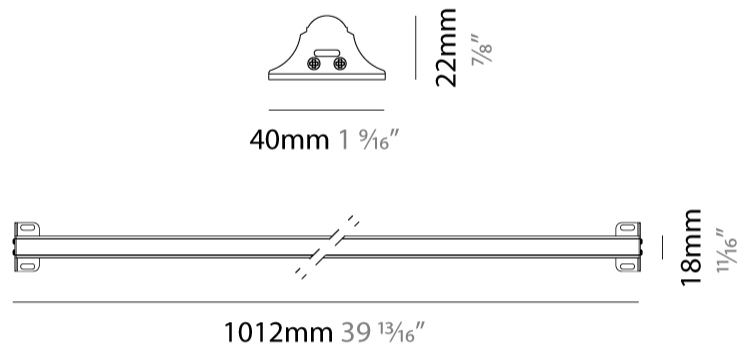

NEWLINE LO SURFACE

E15G0027

base number Color
Temperature

1. To build a product code in our configurator select the specify button on the base model # product page
2. To build a manual product code on this datasheet choose from the options listed below in blue font and add the suffix to the base model #

GENERAL

Series: Newline LO
Partner: Diamante
Division: Exterior
Installation: Surface
Product Type: Uplight
Mounting Location: Above Ground
Light Distribution: Uplight

PHYSICAL

Shape: Cylinder
Length (mm): 1012
Length (in): 39 ¹³/₁₆
Width (mm): 40
Width (in): 1 ⁹/₁₆
Height (mm): 22
Height (in): 7/8
Weight (kg): 0.4
Diffuser: PMMA - Opal
Fixture Finish: ANS
Fixture Material: Aluminum / Polycarbonate

ELECTRICAL

Lamp Type: LED
Input Wattage (W): 8.5
Dimming: Non-Dimmable
Driver Included: No
Driver Location: Remote
Driver Type: Constant Voltage - Universal
Driver Class: Class 2
Input Voltage (V): 120 - 277
Output Voltage (V): 24
Upon Request: 0-10V Dimming, Phase Dimming, DALI Dimming (Contact Zaneen for driver details)

LED

Number of LEDs: 128
Color Temperature (°K): 3000 / 4000
Max. Delivered Lumen (lm): 750 / 820
Nominal Lumen (lm): 1315 / 1440
CRI: >80 CRI
Lamp Life (hrs): 50000

OPTICAL

Beam Angle: 120
Adjustability: Fixed

RATINGS AND CERTIFICATIONS

Certified By: Certified for North American Standards
IP rating: IP66
IK Rating: IK08

PROJECT
TYPE
SPECIFIER
QUANTITY
DATE