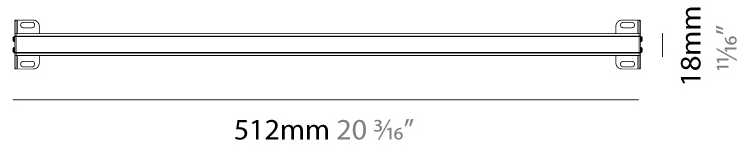

NEWLINE LO SURFACE

E15G0025

base number Color
Temperature

PROJECT
TYPE
SPECIFIER
QUANTITY
DATE

1. To build a product code in our configurator select the specify button on the base model # product page
2. To build a manual product code on this datasheet choose from the options listed below in blue font and add the suffix to the base model #

GENERAL

Series: Newline LO
Partner: Diamante
Division: Exterior
Installation: Surface
Product Type: Uplight
Mounting Location: Above Ground
Light Distribution: Uplight

PHYSICAL

Shape: Cylinder
Length (mm): 512
Length (in): 20 ³/₁₆"
Width (mm): 40
Width (in): 1 ⁹/₁₆"
Height (mm): 22
Height (in): 7/8
Weight (kg): 0.2
Diffuser: PMMA - Opal
Fixture Finish: ANS
Fixture Material: Aluminum / Polycarbonate

ELECTRICAL

Lamp Type: LED
Input Wattage (W): 4
Dimming: Non-Dimmable
Driver Included: No
Driver Location: Remote
Driver Type: Constant Voltage - Universal
Driver Class: Class 2
Input Voltage (V): 120 - 277
Output Voltage (V): 24
Upon Request: 0-10V Dimming, Phase Dimming, DALI Dimming (Contact Zaneen for driver details)

LED

Number of LEDs: 64
Color Temperature (°K): 3000 / 4000
Max. Delivered Lumen (lm): 375 / 410
Nominal Lumen (lm): 660 / 720
CRI: >80 CRI
Lamp Life (hrs): 50000

OPTICAL

Beam Angle: 120
Adjustability: Fixed

RATINGS AND CERTIFICATIONS

Certified By: Certified for North American Standards
IP rating: IP66
IK Rating: IK08