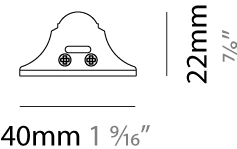

NEWLINE LO SURFACE

E15G0025

base number Color
Temperature

PROJECT
TYPE
SPECIFIER
QUANTITY
DATE

1. To build a product code in our configurator select the specify button on the base model # product page
2. To build a manual product code on this datasheet choose from the options listed below in blue font and add the suffix to the base model #

GENERAL

Series: Newline LO
Partner: Diamante
Division: Exterior
Installation: Surface
Product Type: Uplight
Mounting Location: Above Ground
Light Distribution: Uplight

PHYSICAL

Shape: Cylinder
Length (mm): 512
Length (in): 20 ³/₁₆"
Width (mm): 40
Width (in): 1 ⁹/₁₆"
Height (mm): 22
Height (in): 7/8
Weight (kg): 0.2
Diffuser: PMMA - Opal
Fixture Finish: ANS
Fixture Material: Aluminum / Polycarbonate

ELECTRICAL

Lamp Type: LED
Input Wattage (W): 4
Dimming: Non-Dimmable
Driver Included: No
Driver Location: Remote
Driver Type: Constant Voltage - Universal
Driver Class: Class 2
Input Voltage (V): 120 - 277
Output Voltage (V): 24
Upon Request: 0-10V Dimming, Phase Dimming, DALI Dimming (Contact Zaneen for driver details)

LED

Number of LEDs: 64
Color Temperature (°K): 3000 / 4000
Max. Delivered Lumen (lm): 375 / 410
Nominal Lumen (lm): 660 / 720
CRI: >80 CRI
Lamp Life (hrs): 50000

OPTICAL

Beam Angle: 120
Adjustability: Fixed

RATINGS AND CERTIFICATIONS

Certified By: Certified for North American Standards
IP rating: IP66
IK Rating: IK08