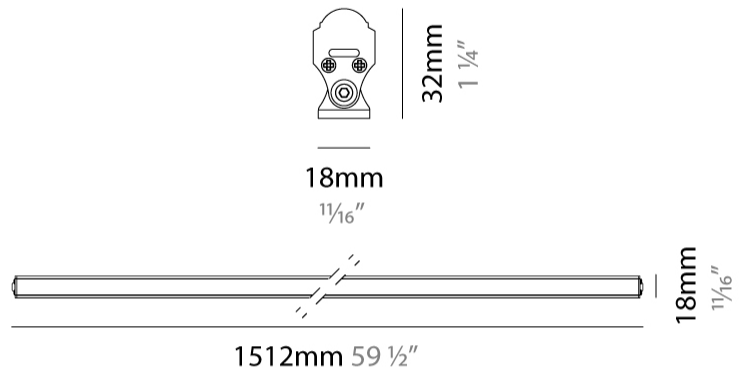

NEWLINE LO SURFACE

E15G0030

base number Color
Temperature

1. To build a product code in our configurator select the specify button on the base model # product page
2. To build a manual product code on this datasheet choose from the options listed below in blue font and add the suffix to the base model #

GENERAL

Series: Newline LO
Partner: Diamante
Division: Exterior
Installation: Surface
Product Type: Uplight
Mounting Location: Above Ground
Light Distribution: Uplight

PHYSICAL

Shape: Cylinder
Length (mm): 1512
Length (in): 59 1/2
Width (mm): 40
Width (in): 1 9/16
Height (mm): 22
Height (in): 7/8
Weight (kg): 0.4
Diffuser: PMMA - Opal
Fixture Finish: ANS
Fixture Material: Aluminum / Polycarbonate

ELECTRICAL

Lamp Type: LED
Input Wattage (W): 12.5
Dimming: Non-Dimmable
Driver Included: No
Driver Location: Remote
Driver Type: Constant Voltage - Universal
Driver Class: Class 2
Input Voltage (V): 120 - 277
Output Voltage (V): 24
Upon Request: 0-10V Dimming, Phase Dimming, DALI Dimming (Contact Zaneen for driver details)

LED

Number of LEDs: 192
Color Temperature (°K): 3000 / 4000
Max. Delivered Lumen (lm): 1125 / 1235
Nominal Lumen (lm): 1975 / 2160
CRI: >80 CRI
Lamp Life (hrs): 50000

OPTICAL

Beam Angle: 120
Adjustability: Tilting

RATINGS AND CERTIFICATIONS

Certified By: Certified for North American Standards
IP rating: IP66
IK Rating: IK08

PROJECT
TYPE
SPECIFIER
QUANTITY
DATE