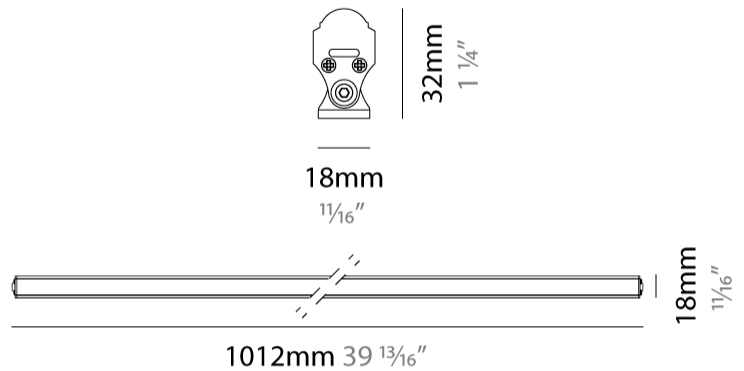

NEWLINE LO SURFACE

E15G0028

base number Color
Temperature

1. To build a product code in our configurator select the specify button on the base model # product page
2. To build a manual product code on this datasheet choose from the options listed below in blue font and add the suffix to the base model #

GENERAL

Series: Newline LO
Partner: Diamante
Division: Exterior
Installation: Surface
Product Type: Uplight
Mounting Location: Above Ground
Light Distribution: Uplight

PHYSICAL

Shape: Cylinder
Length (mm): 1012
Length (in): 39 13/16
Width (mm): 40
Width (in): 1 9/16
Height (mm): 22
Height (in): 7/8
Weight (kg): 0.4
Diffuser: PMMA - Opal
Fixture Finish: ANS
Fixture Material: Aluminum / Polycarbonate

ELECTRICAL

Lamp Type: LED
Input Wattage (W): 8.5
Dimming: Non-Dimmable
Driver Included: No
Driver Location: Remote
Driver Type: Constant Voltage - Universal
Driver Class: Class 2
Input Voltage (V): 120 - 277
Output Voltage (V): 24
Upon Request: 0-10V Dimming, Phase Dimming, DALI Dimming (Contact Zaneen for driver details)

LED

Number of LEDs: 128
Color Temperature (°K): 3000 / 4000
Max. Delivered Lumen (lm): 750 / 820
Nominal Lumen (lm): 1315 / 1440
CRI: >80 CRI
Lamp Life (hrs): 50000

OPTICAL

Beam Angle: 120
Adjustability: Tilting

RATINGS AND CERTIFICATIONS

Certified By: Certified for North American Standards
IP rating: IP66
IK Rating: IK08

PROJECT
TYPE
SPECIFIER
QUANTITY
DATE